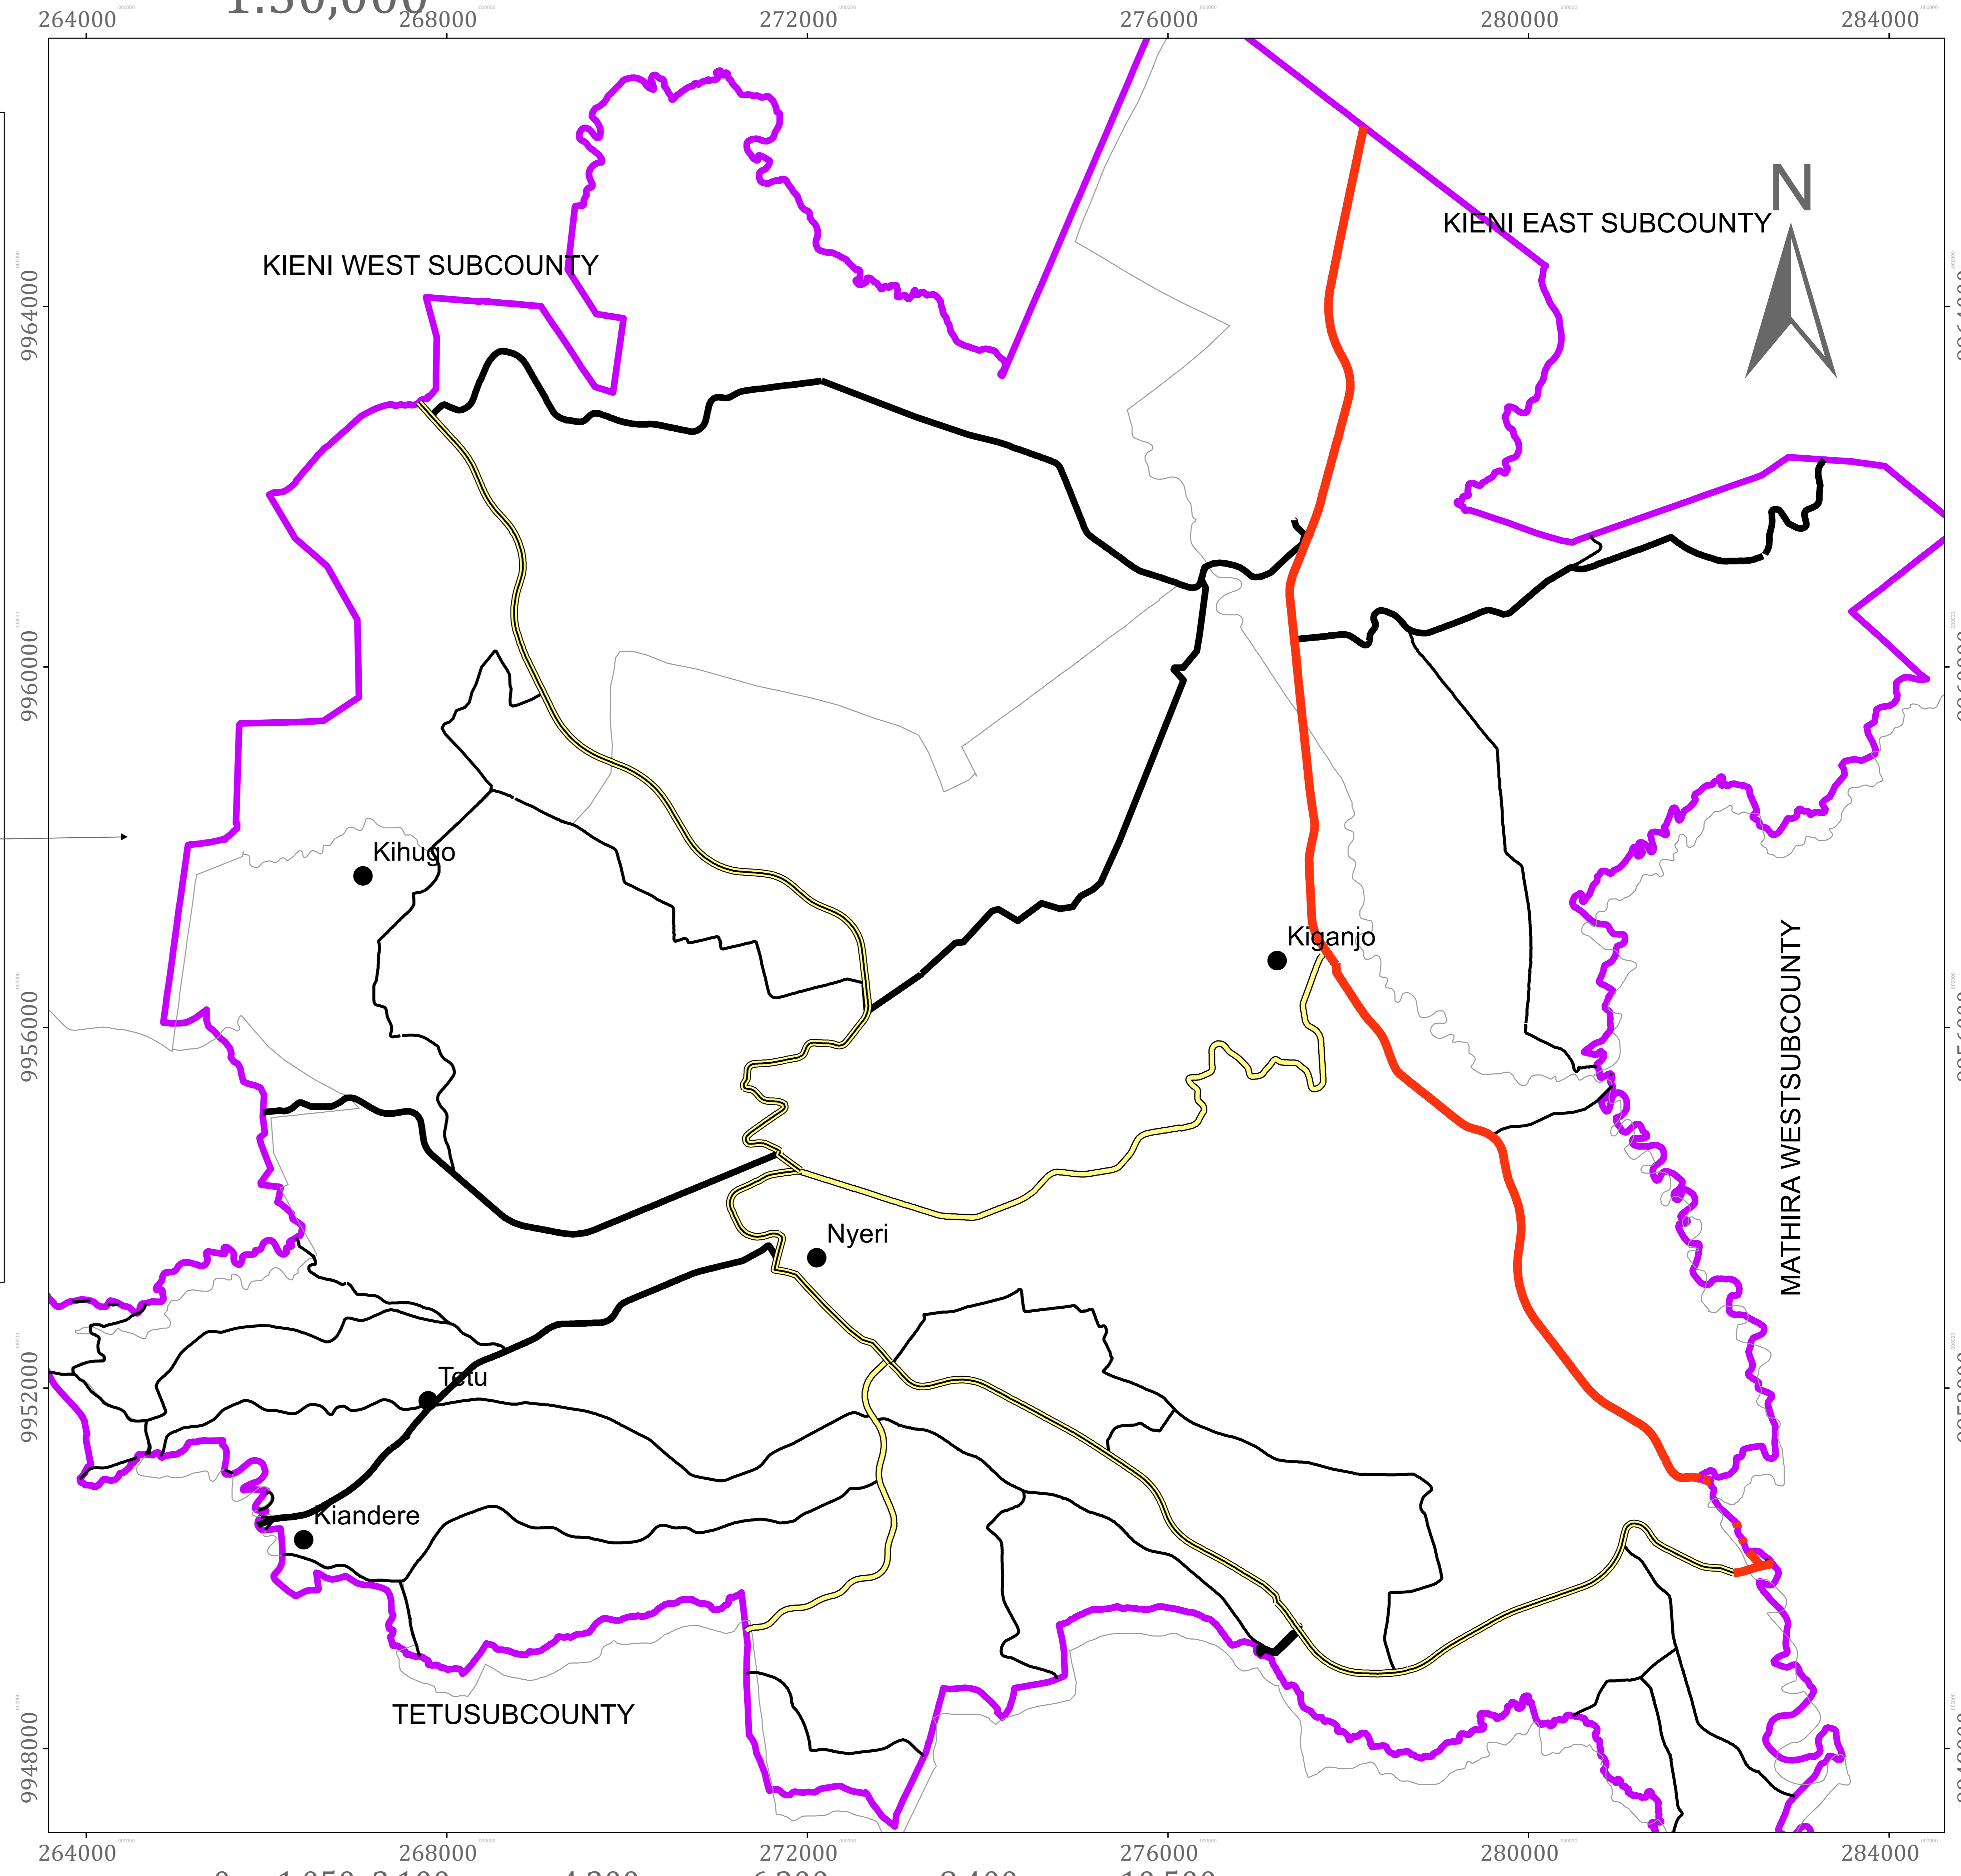

NYERI MUNICIPALITY MAP

1:30,000

1:200,000

NYERI COUNTY

Legend

- Major Towns
- Class A Roads
- Class B Roads
- Class C Roads
- Class D Roads
- Class E Roads
- kenya_subcounties
- ▭ NYERI PROJECT BOUNDARY