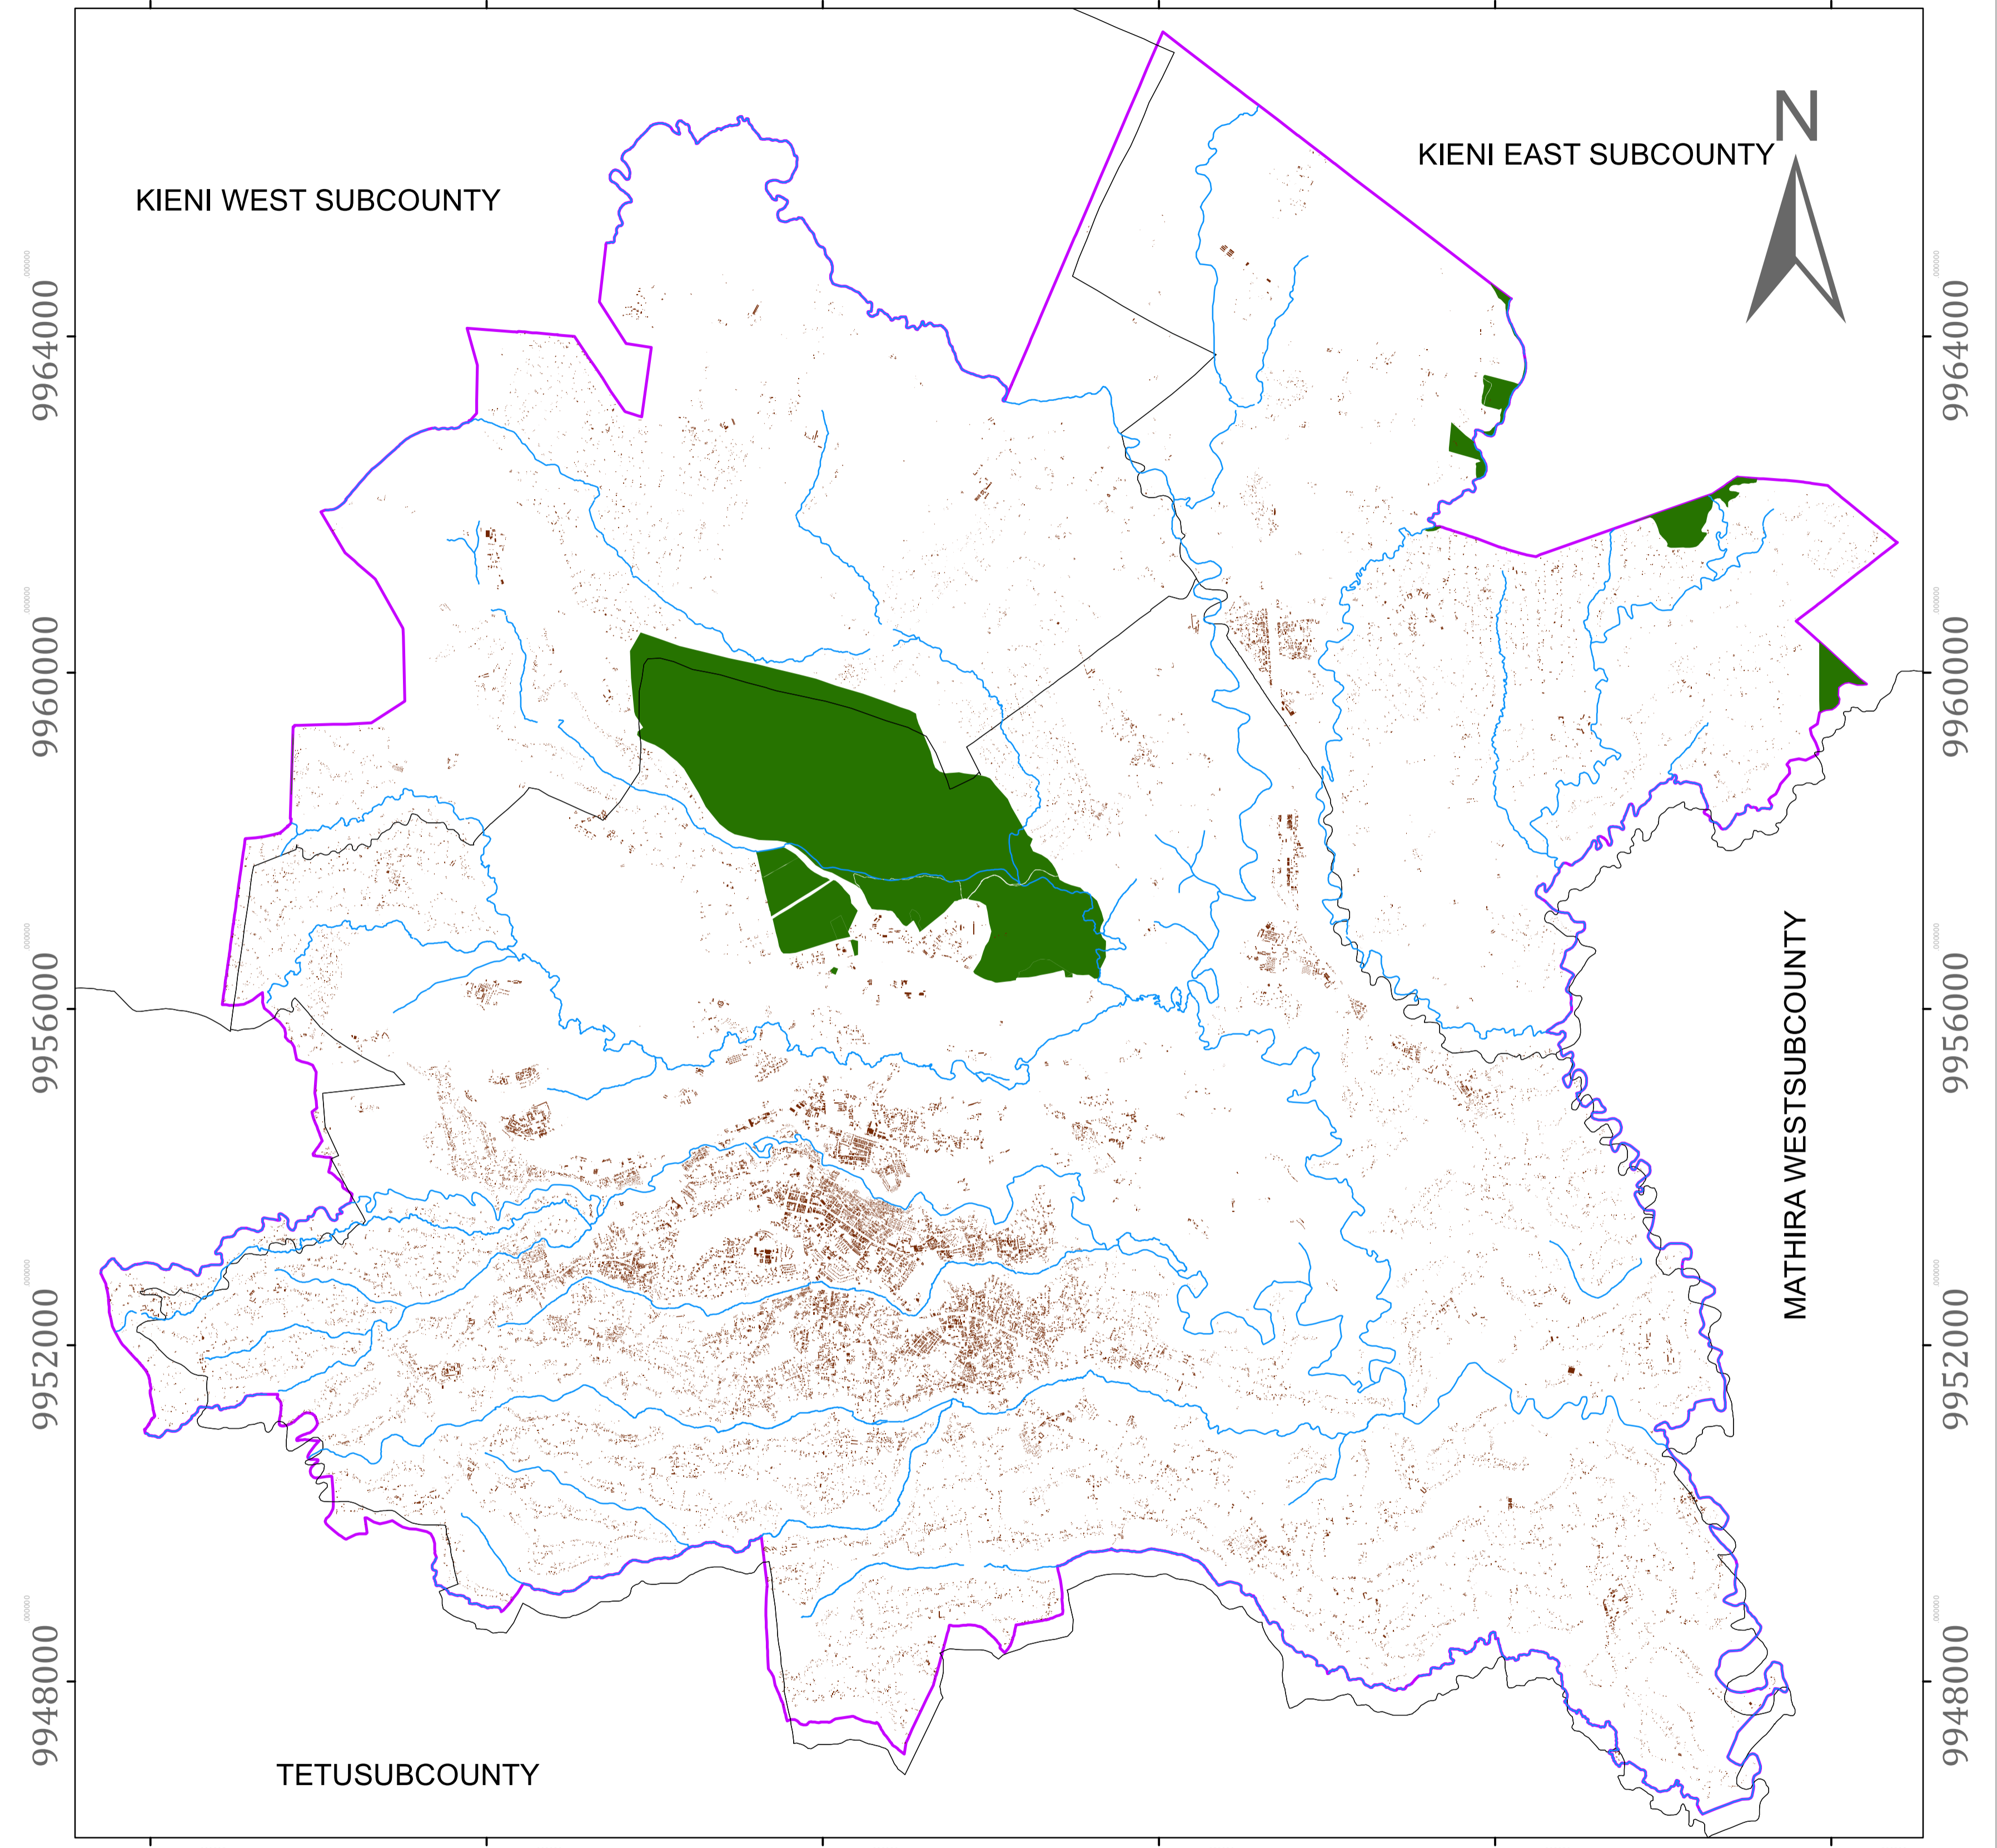

NYERI MUNICIPALITY MAP

1:50,000

264000 268000 272000 276000 280000 284000

264000 268000 272000 276000 280000 284000

Legend

- RIVERS
- BUILDINGS
- FOREST
- NYERI PROJECT BOUNDARY

NYERI COUNTY

1:250,000