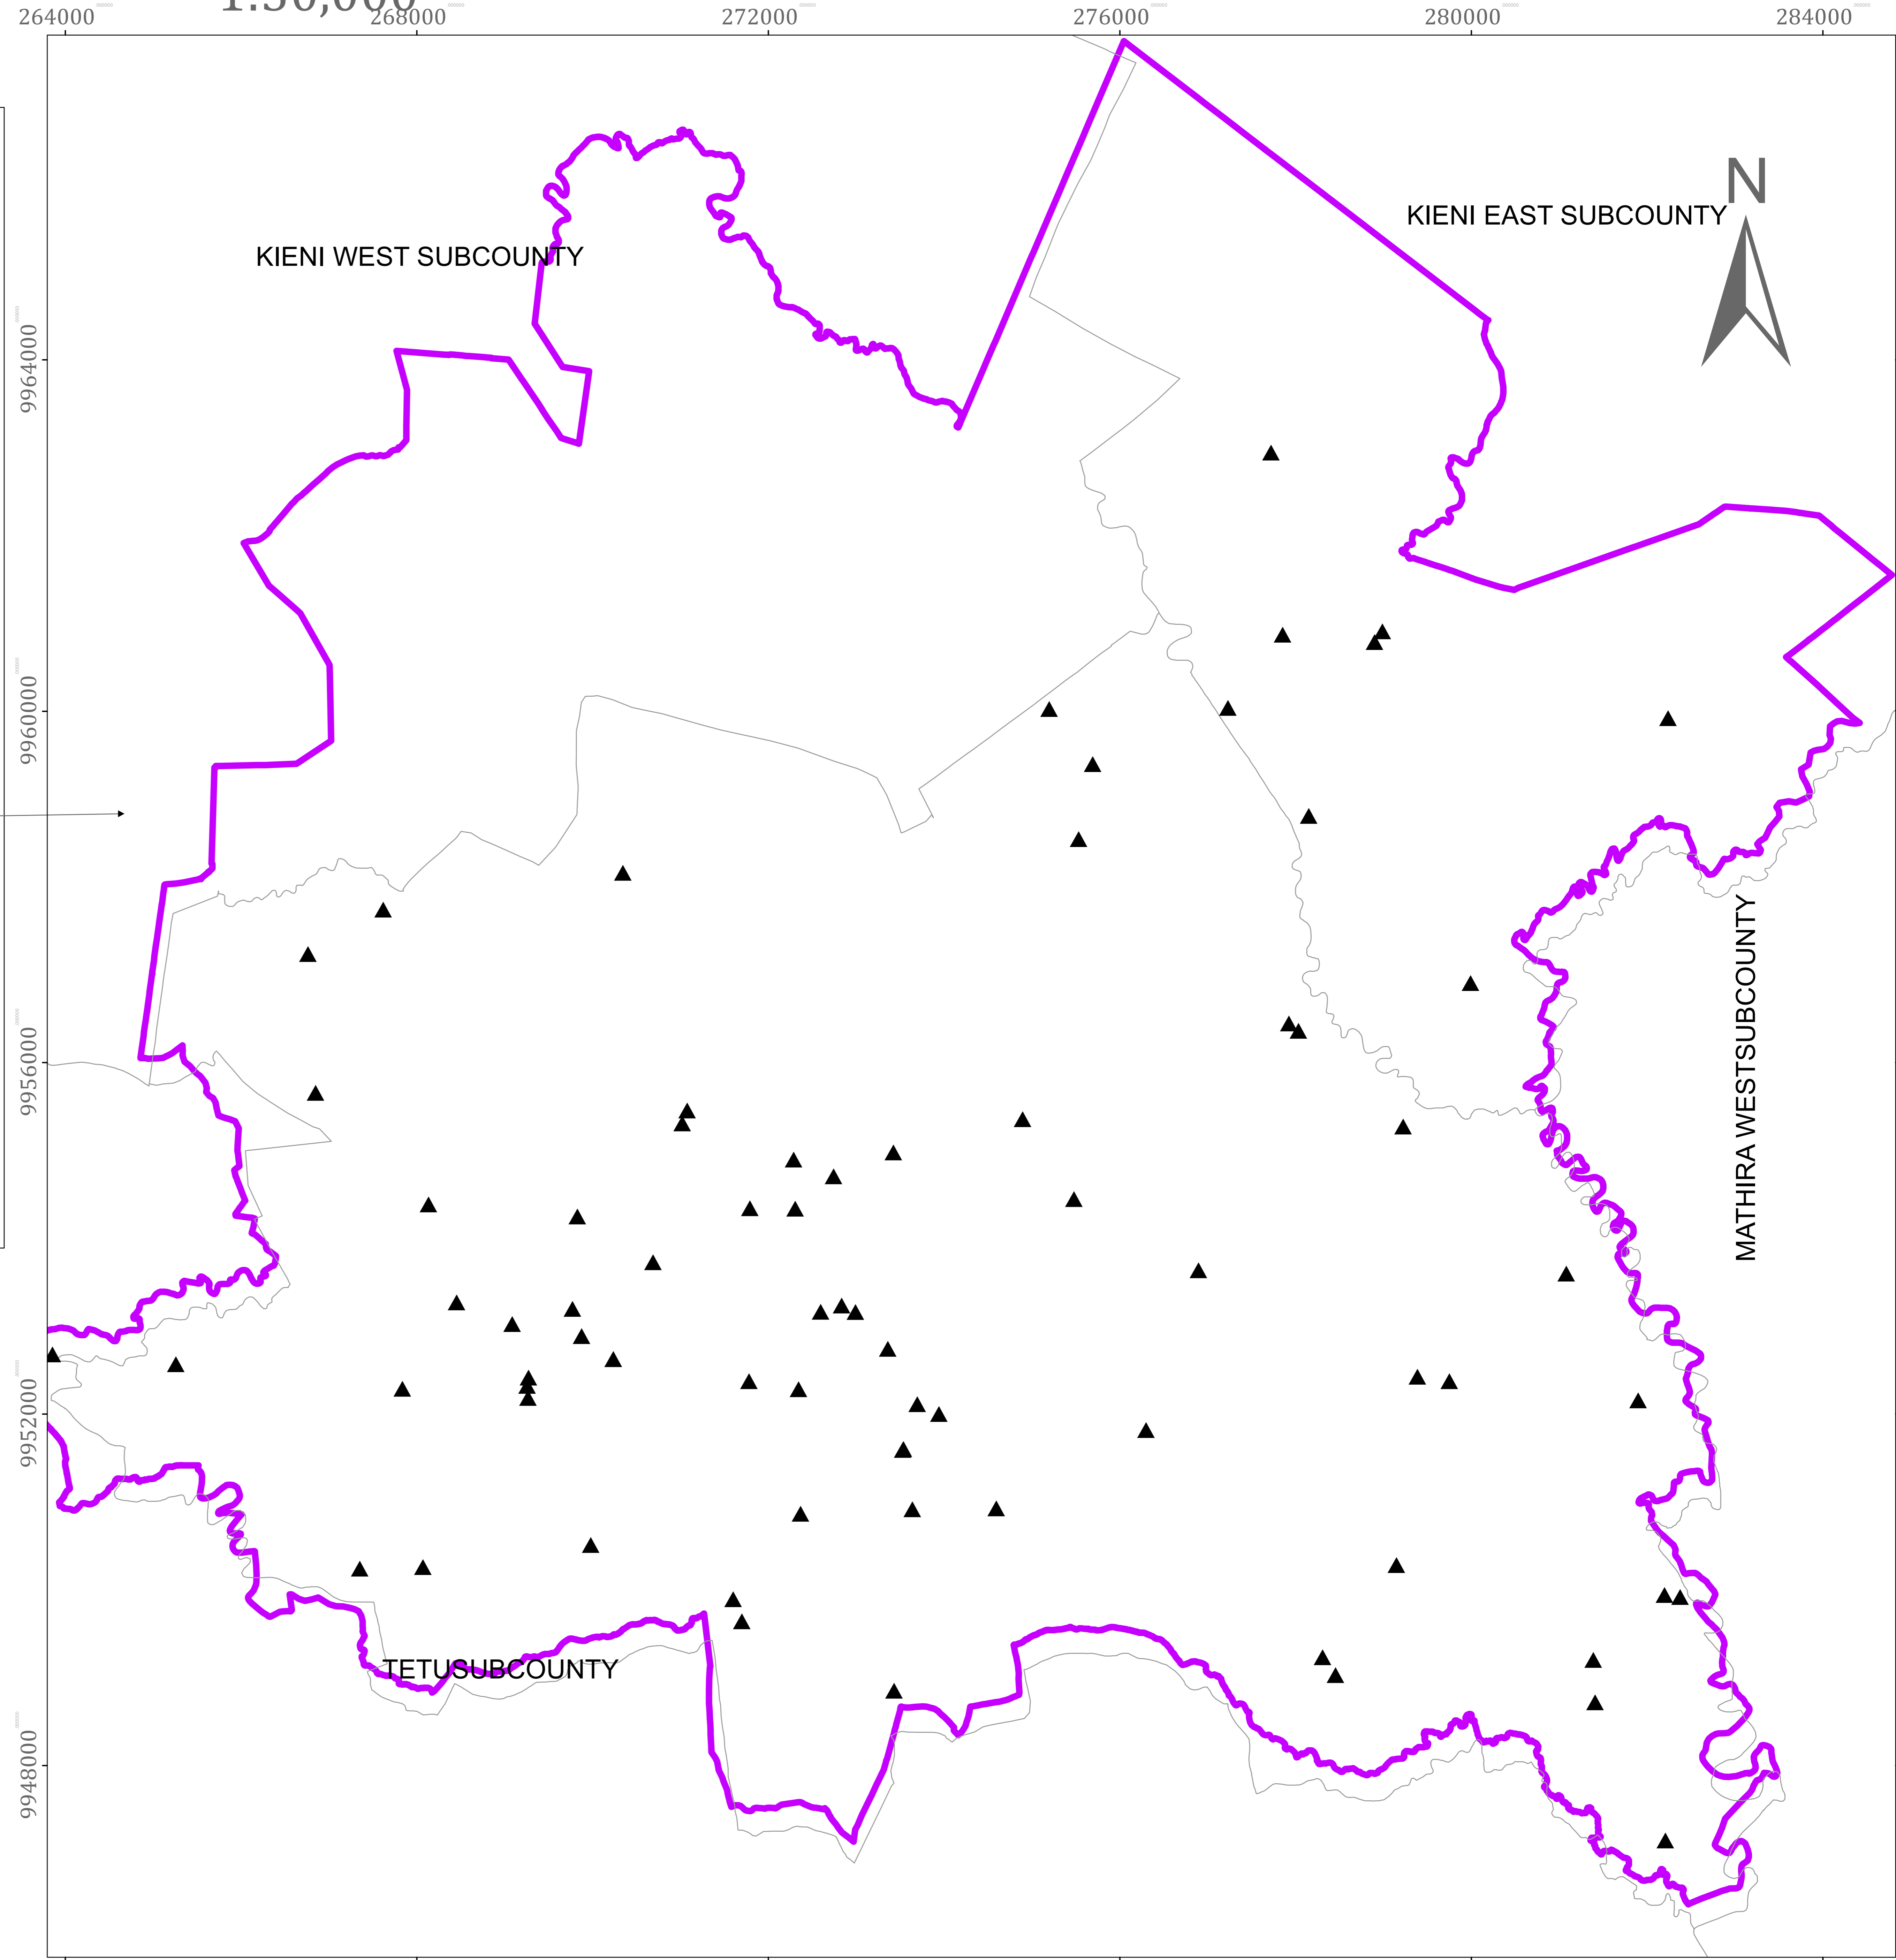

# NYERI MUNICIPALITY MAP

1:30,000

1:200,000

NYERI COUNTY

Legend

- ▲ Primary Schools
- NYERI PROJECT BOUNDARY
- kenya\_subcounties