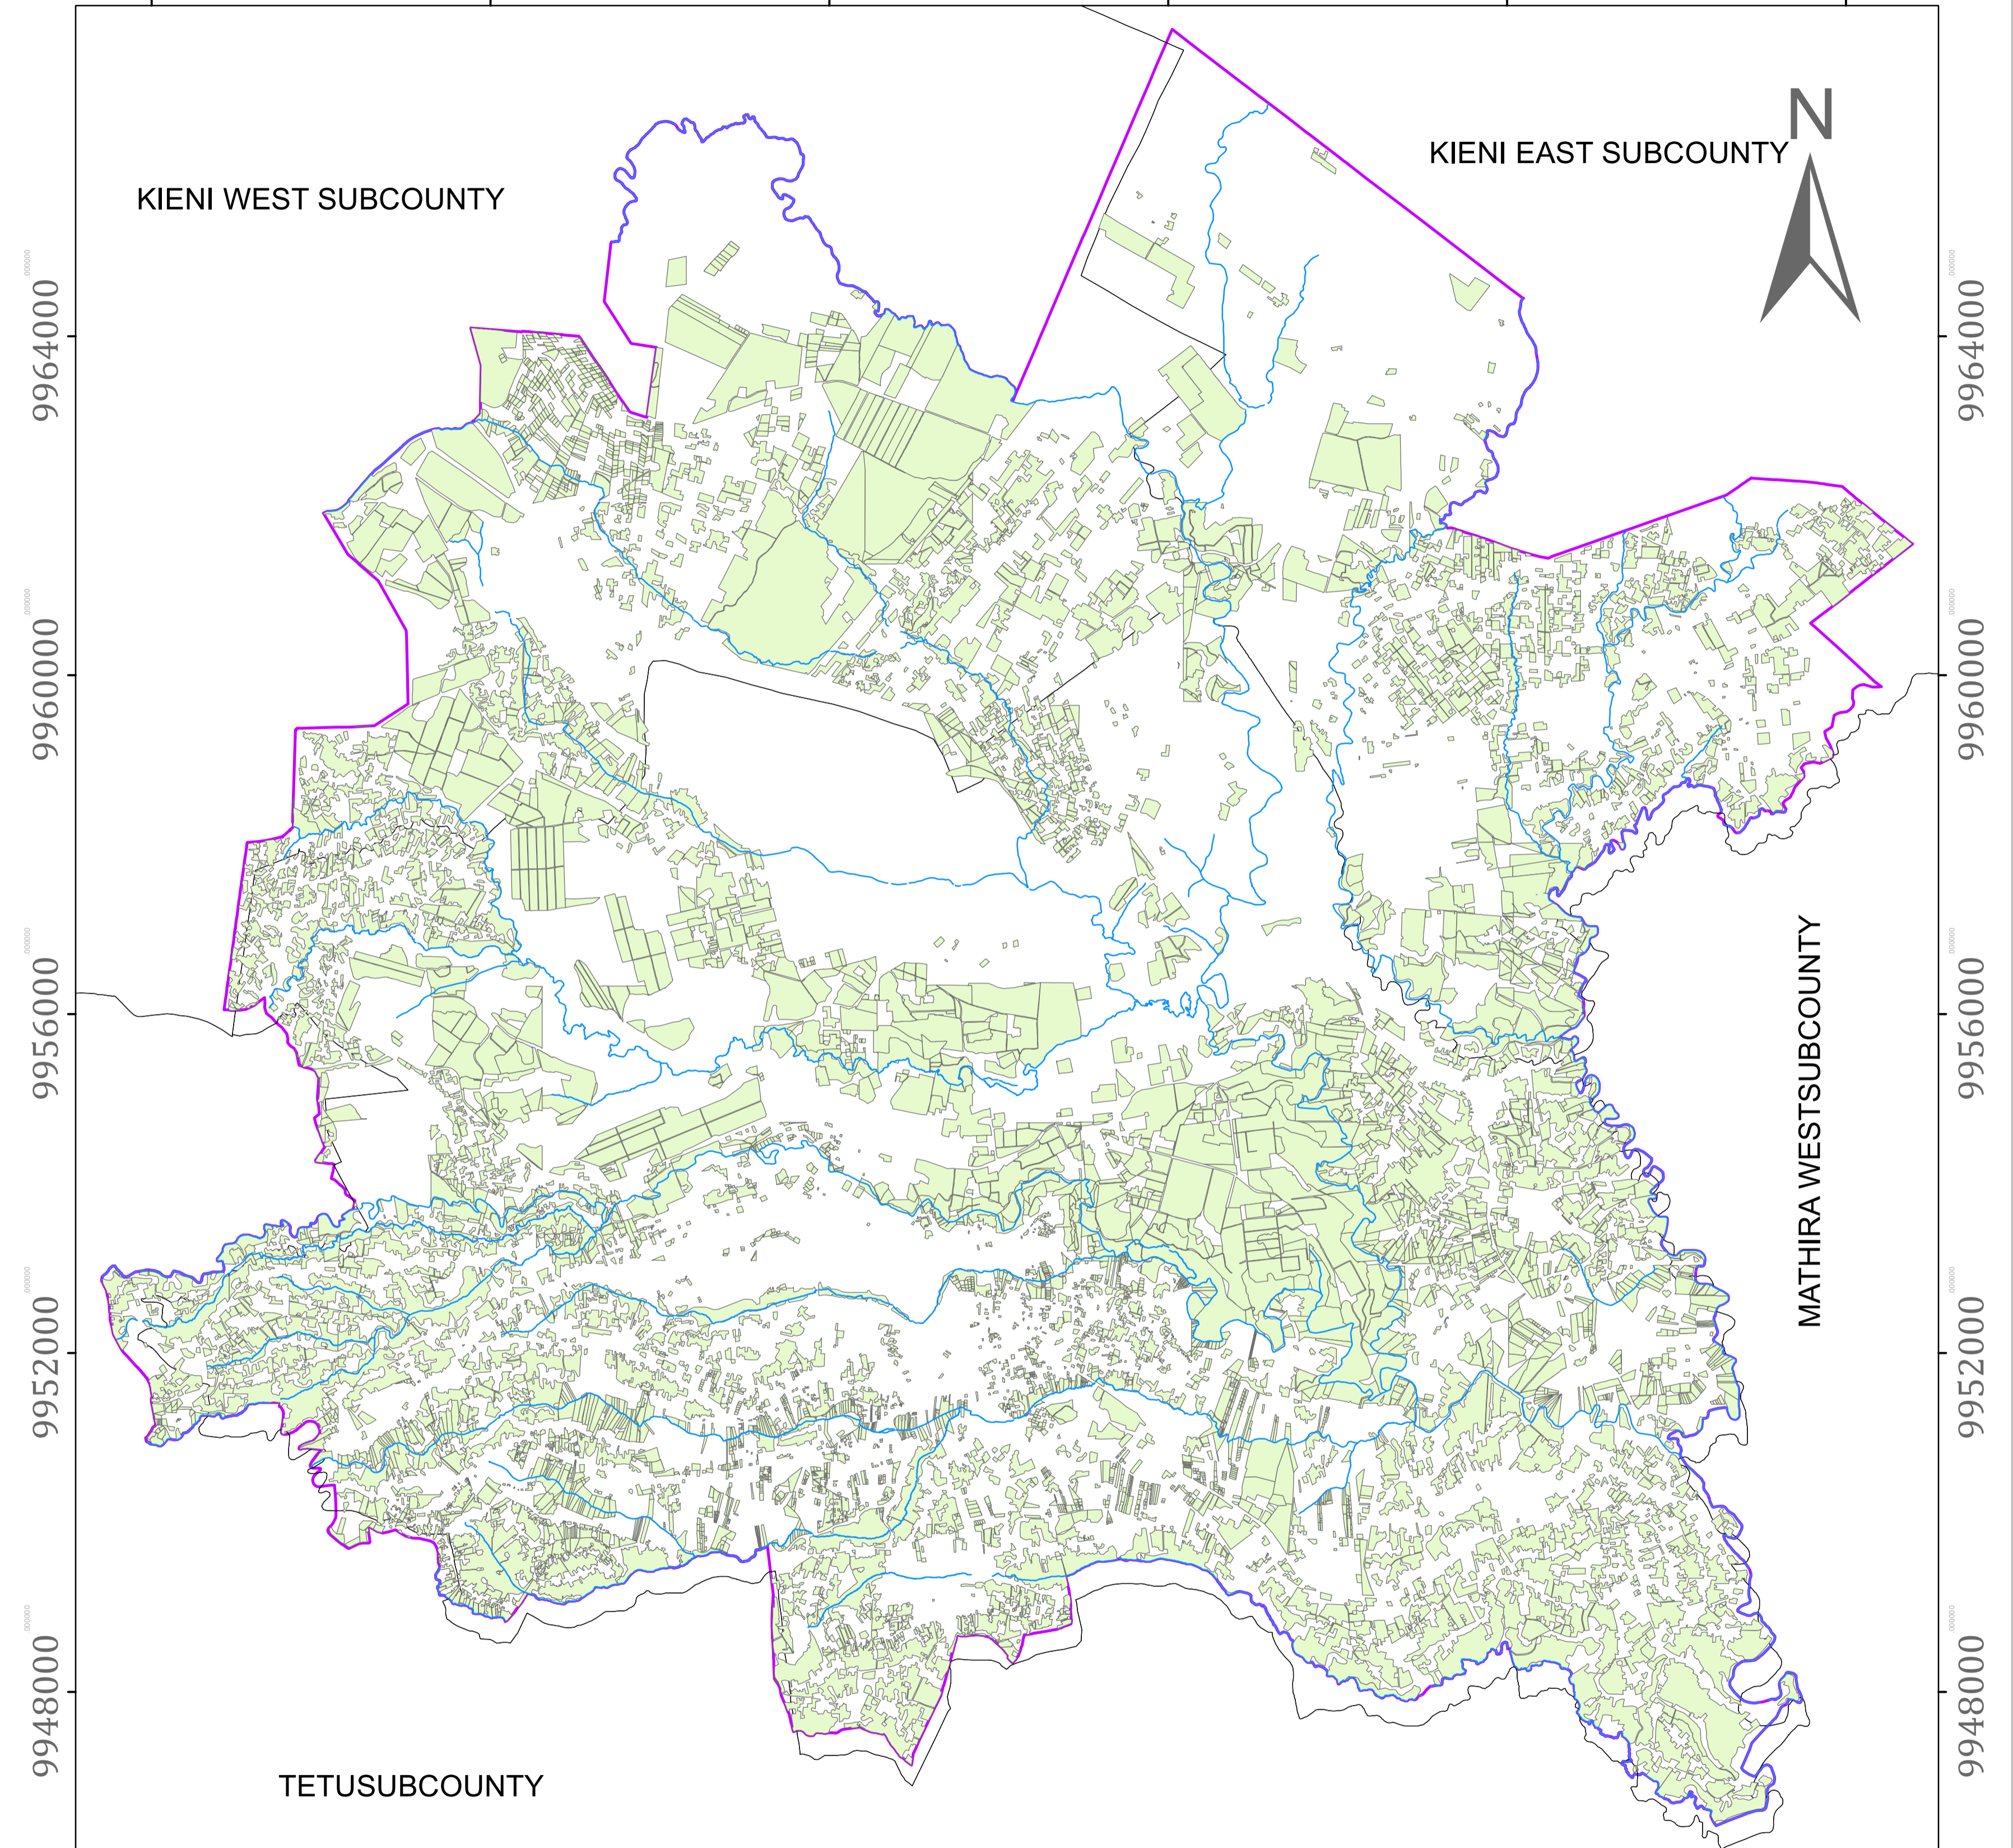

NYERI MUNICIPALITY MAP

1:50,000

264000 268000 272000 276000 280000 284000

264000 268000 272000 276000 280000 284000

0 1,250 2,500 5,000 7,500 10,000 12,500 Meters

Legend

- RIVERS
- FARMLANDS
- NYERI PROJECT BOUNDARY

1:250,000

NYERI COUNTY